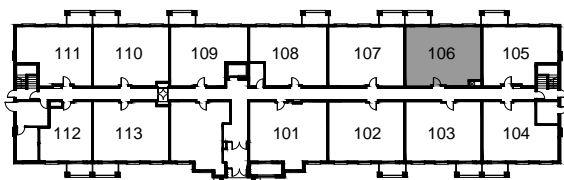

2ND, 3RD & 4TH FLOORS

1ST FLOOR

MELROSE (A)	
2 BEDROOM + DEN	
846 ft ²	
TOTAL NUMBER OF UNITS:	4