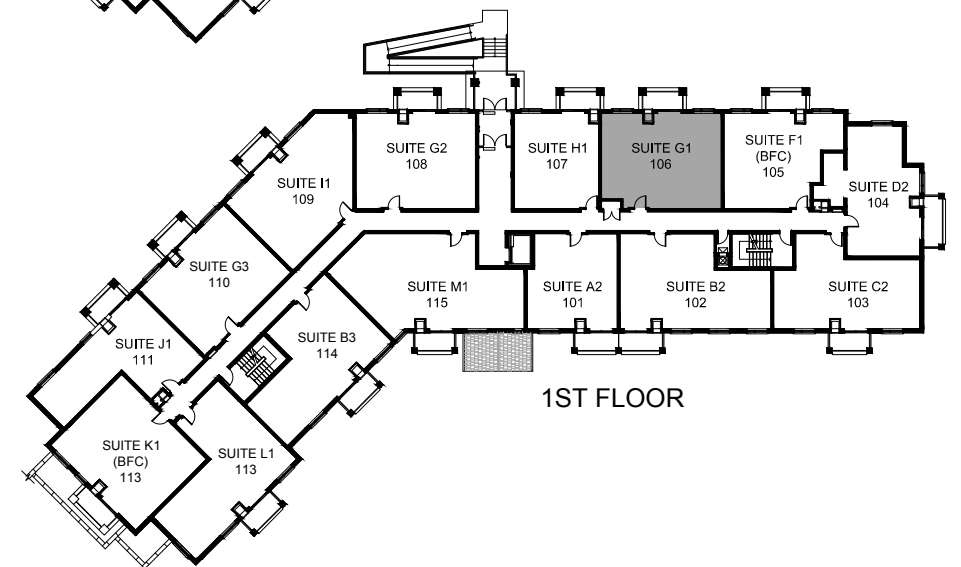

2ND, 3RD & 4TH FLOORS

1ST FLOOR

BASEMENT FLOOR

BERKELEY	
UNIT TYPE G1	
2 BEDROOM	
835 ft ²	
TOTAL NUMBER OF UNITS:	4