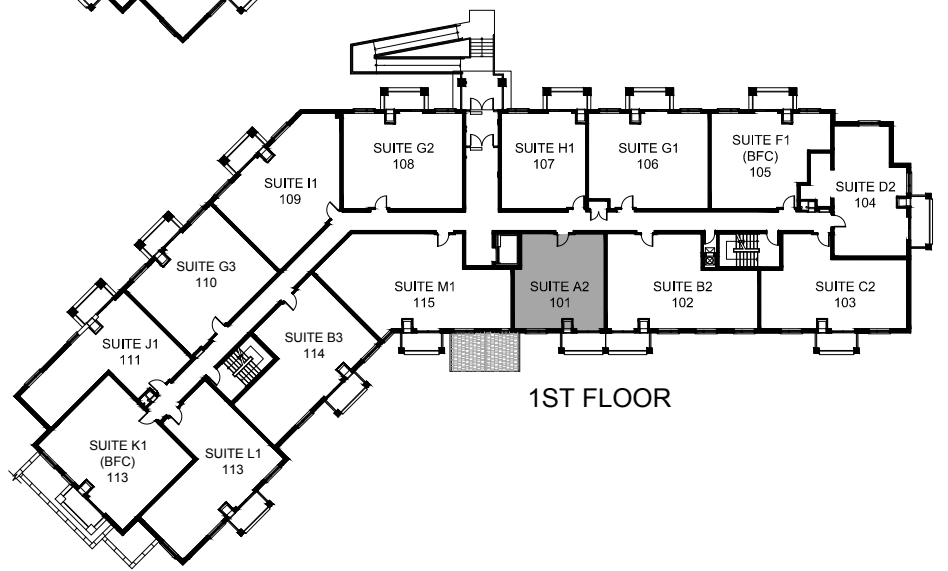

2ND, 3RD & 4TH FLOORS

1ST FLOOR

BASEMENT FLOOR

WORCHESTER	
UNIT TYPE A2	
1 BEDROOM	
632 ft ²	
TOTAL NUMBER OF UNITS:	4