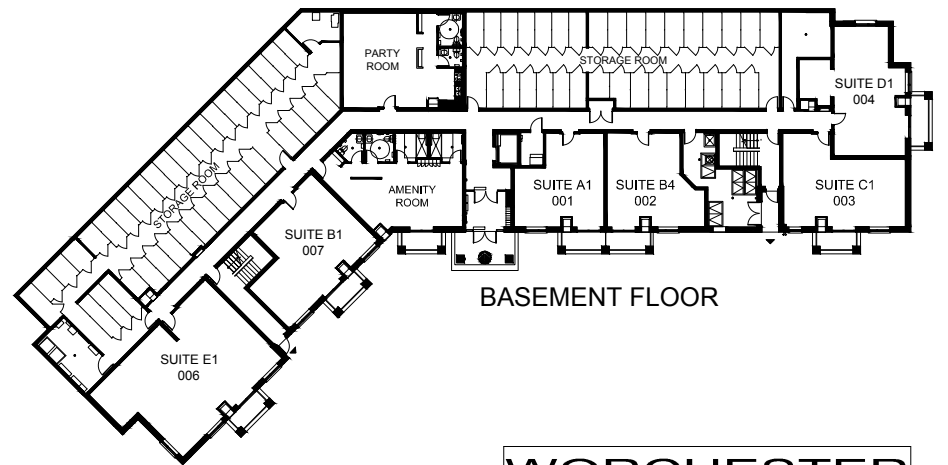

2ND, 3RD & 4TH FLOORS

1ST FLOOR

BASEMENT FLOOR

WORCHESTER	
UNIT TYPE A2	
1 BEDROOM	
632 ft ²	
TOTAL NUMBER OF UNITS:	4