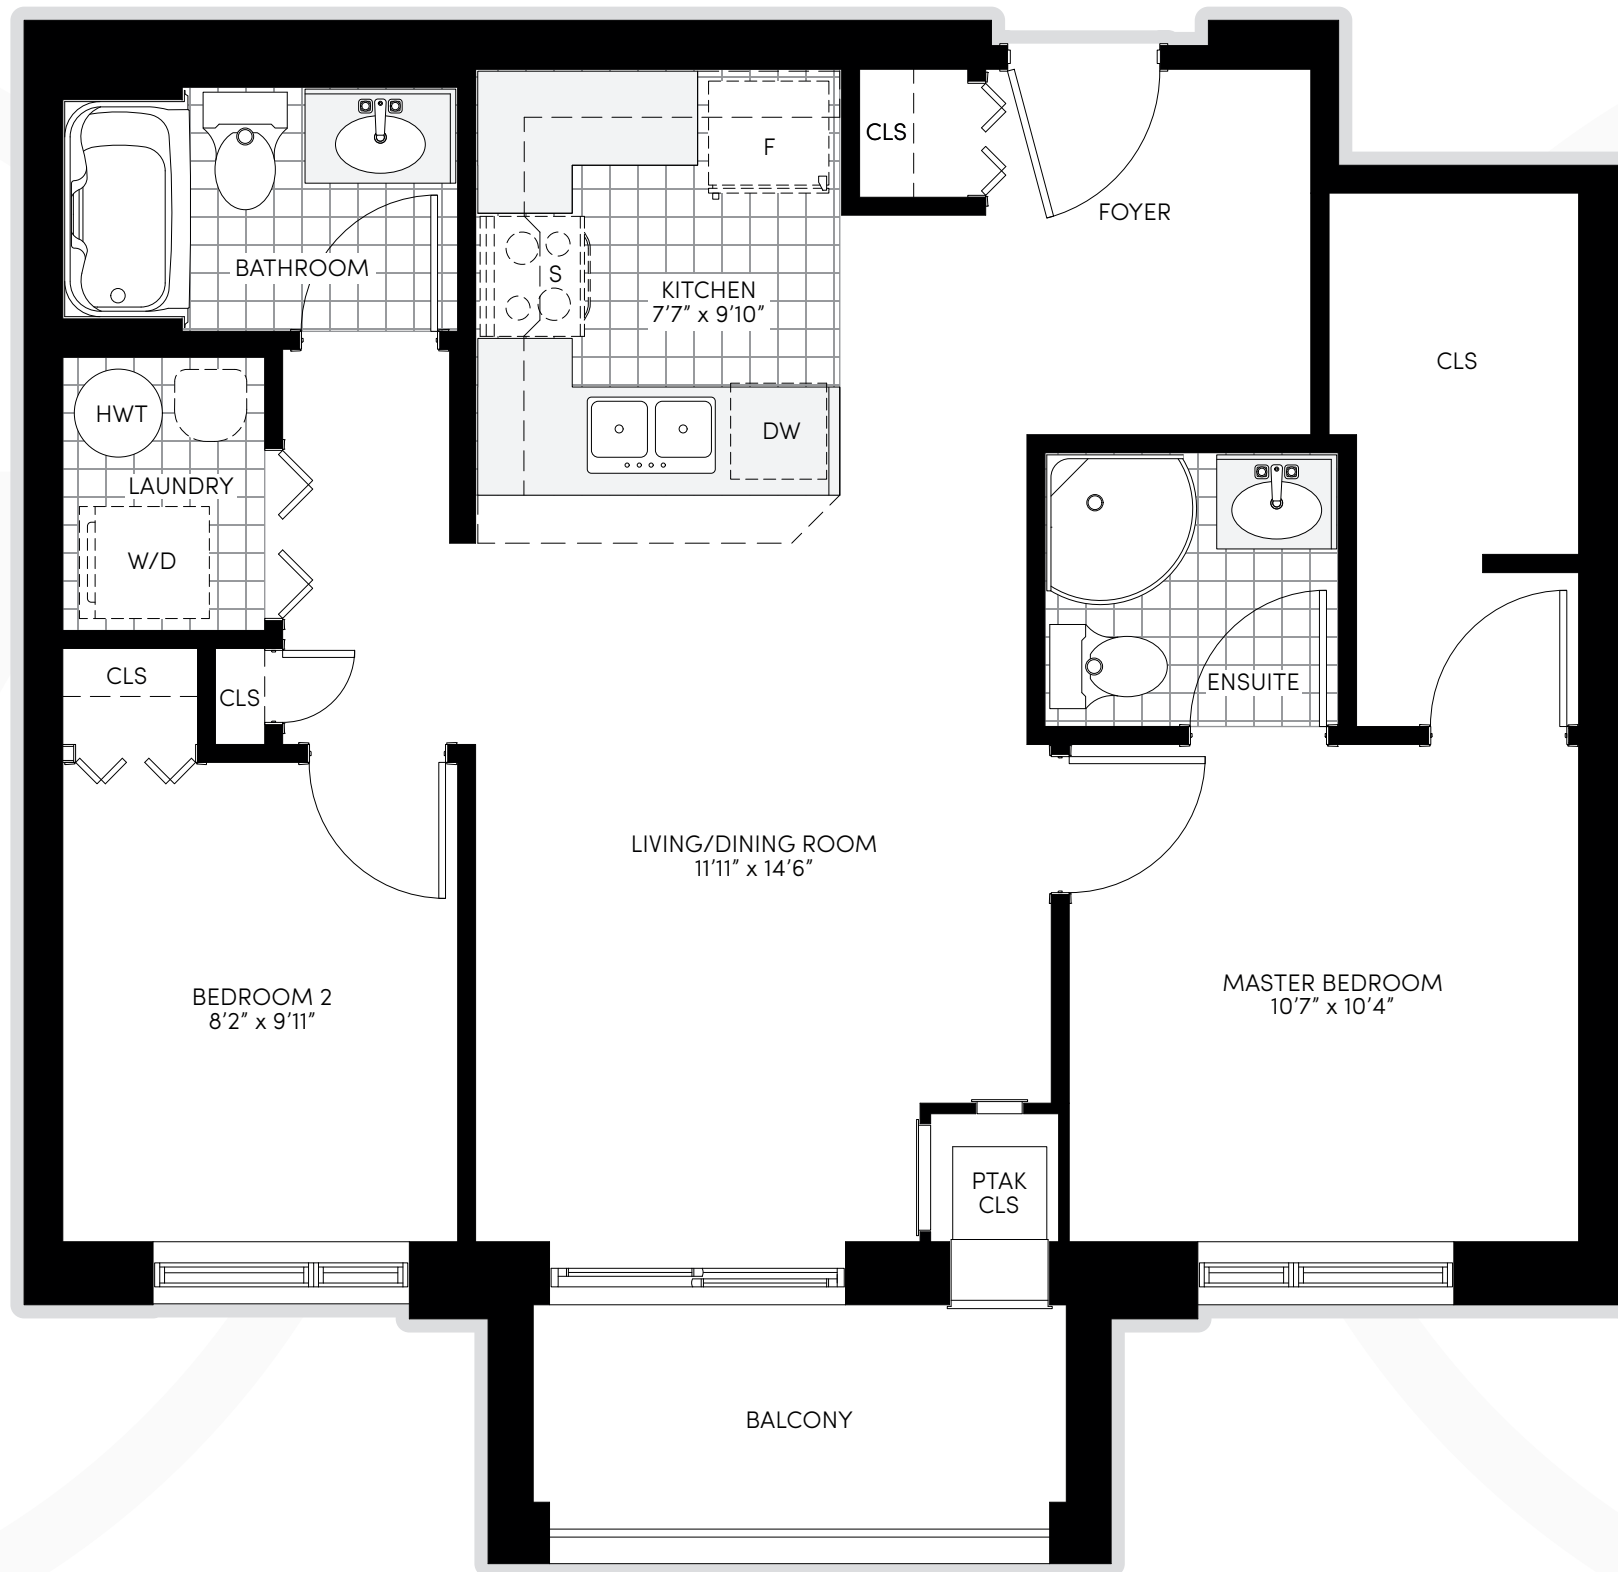

DELAWARE - 863 SQFT

1ST - 6TH FLOOR