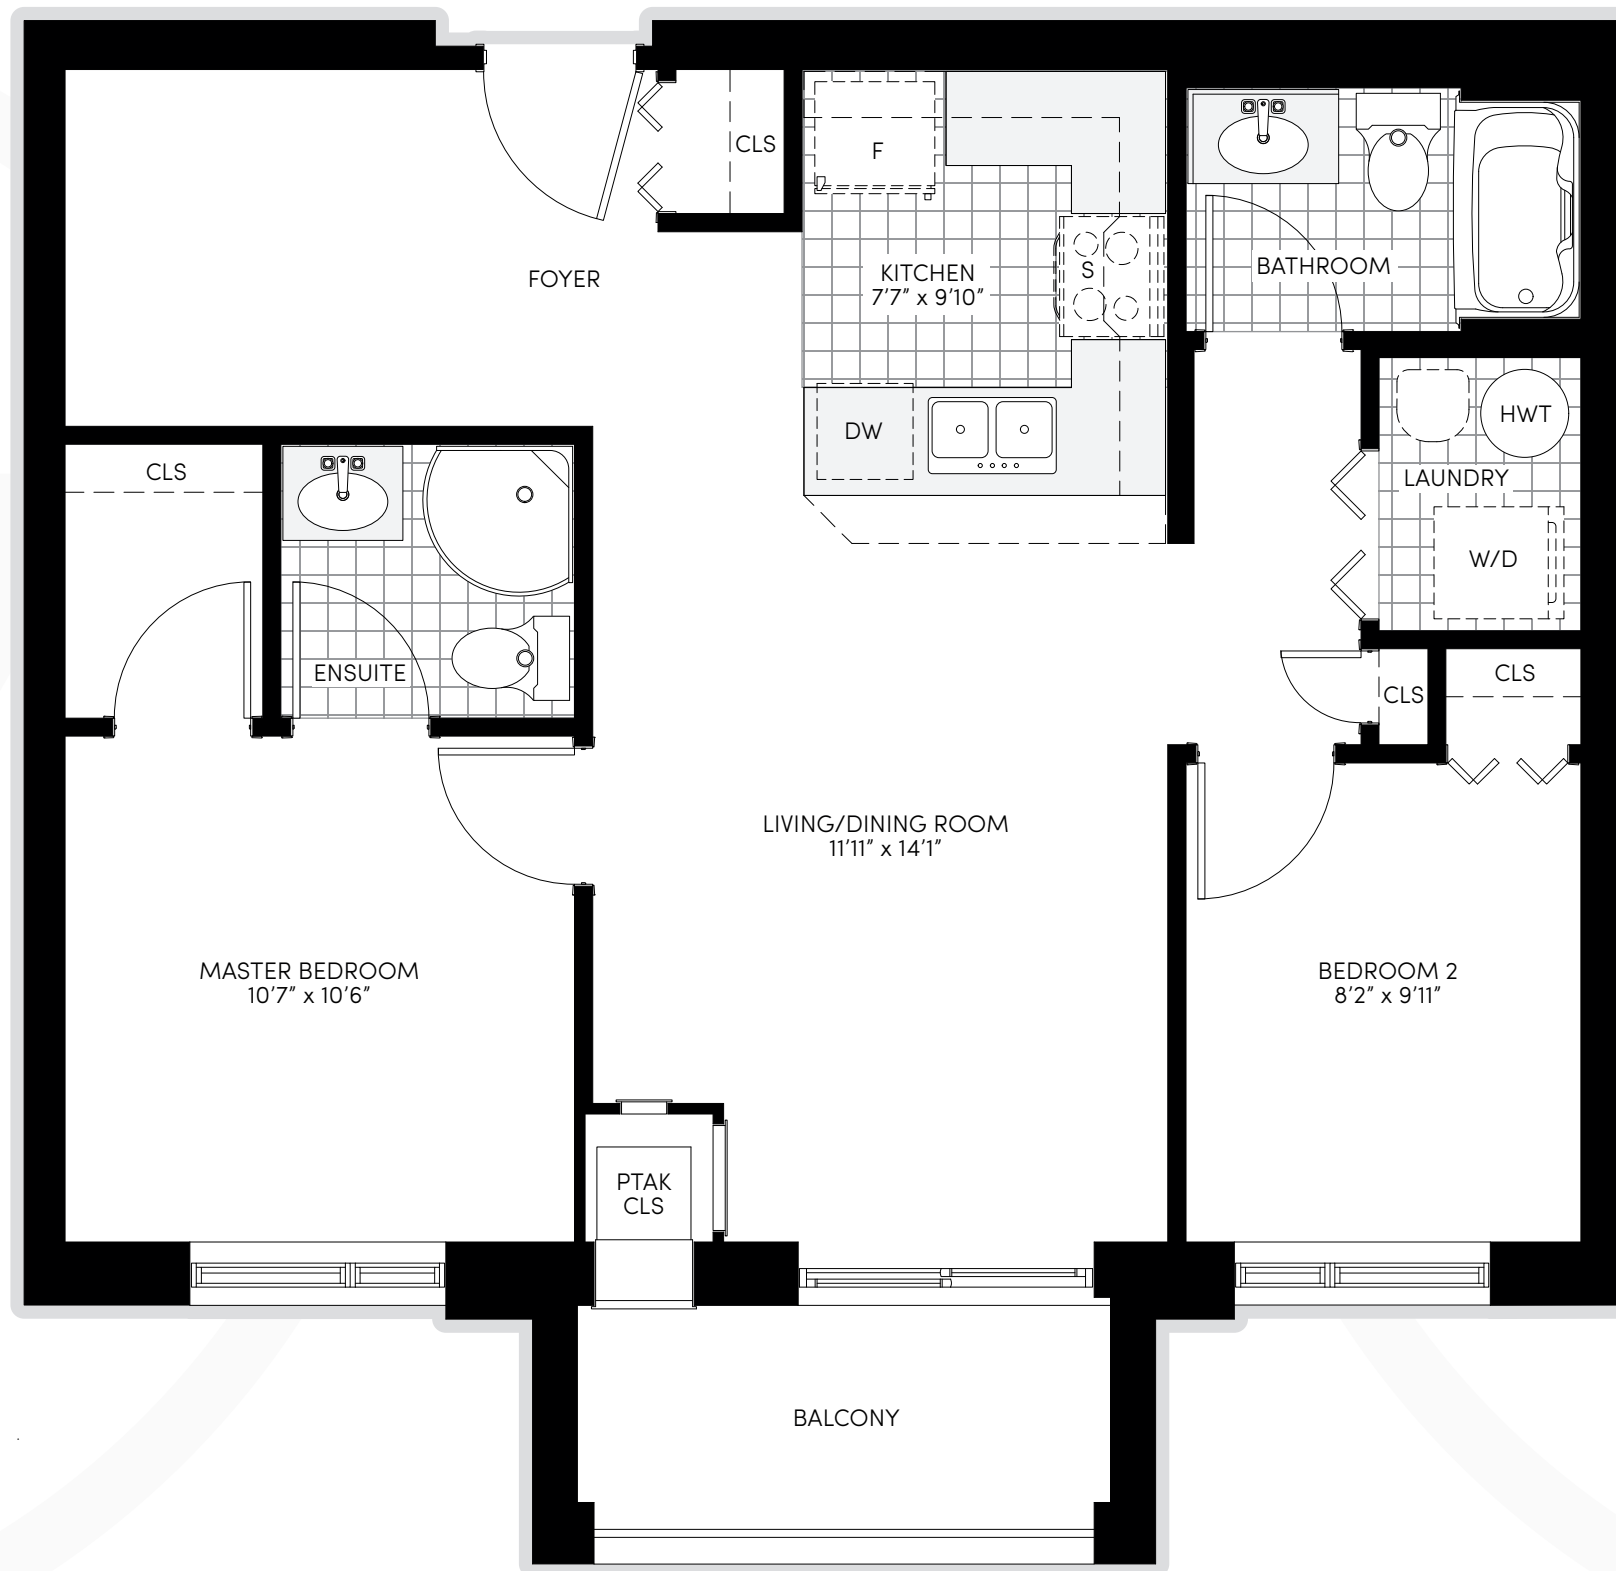

METROPOLITAN - 880 SQFT

1ST - 6TH FLOOR