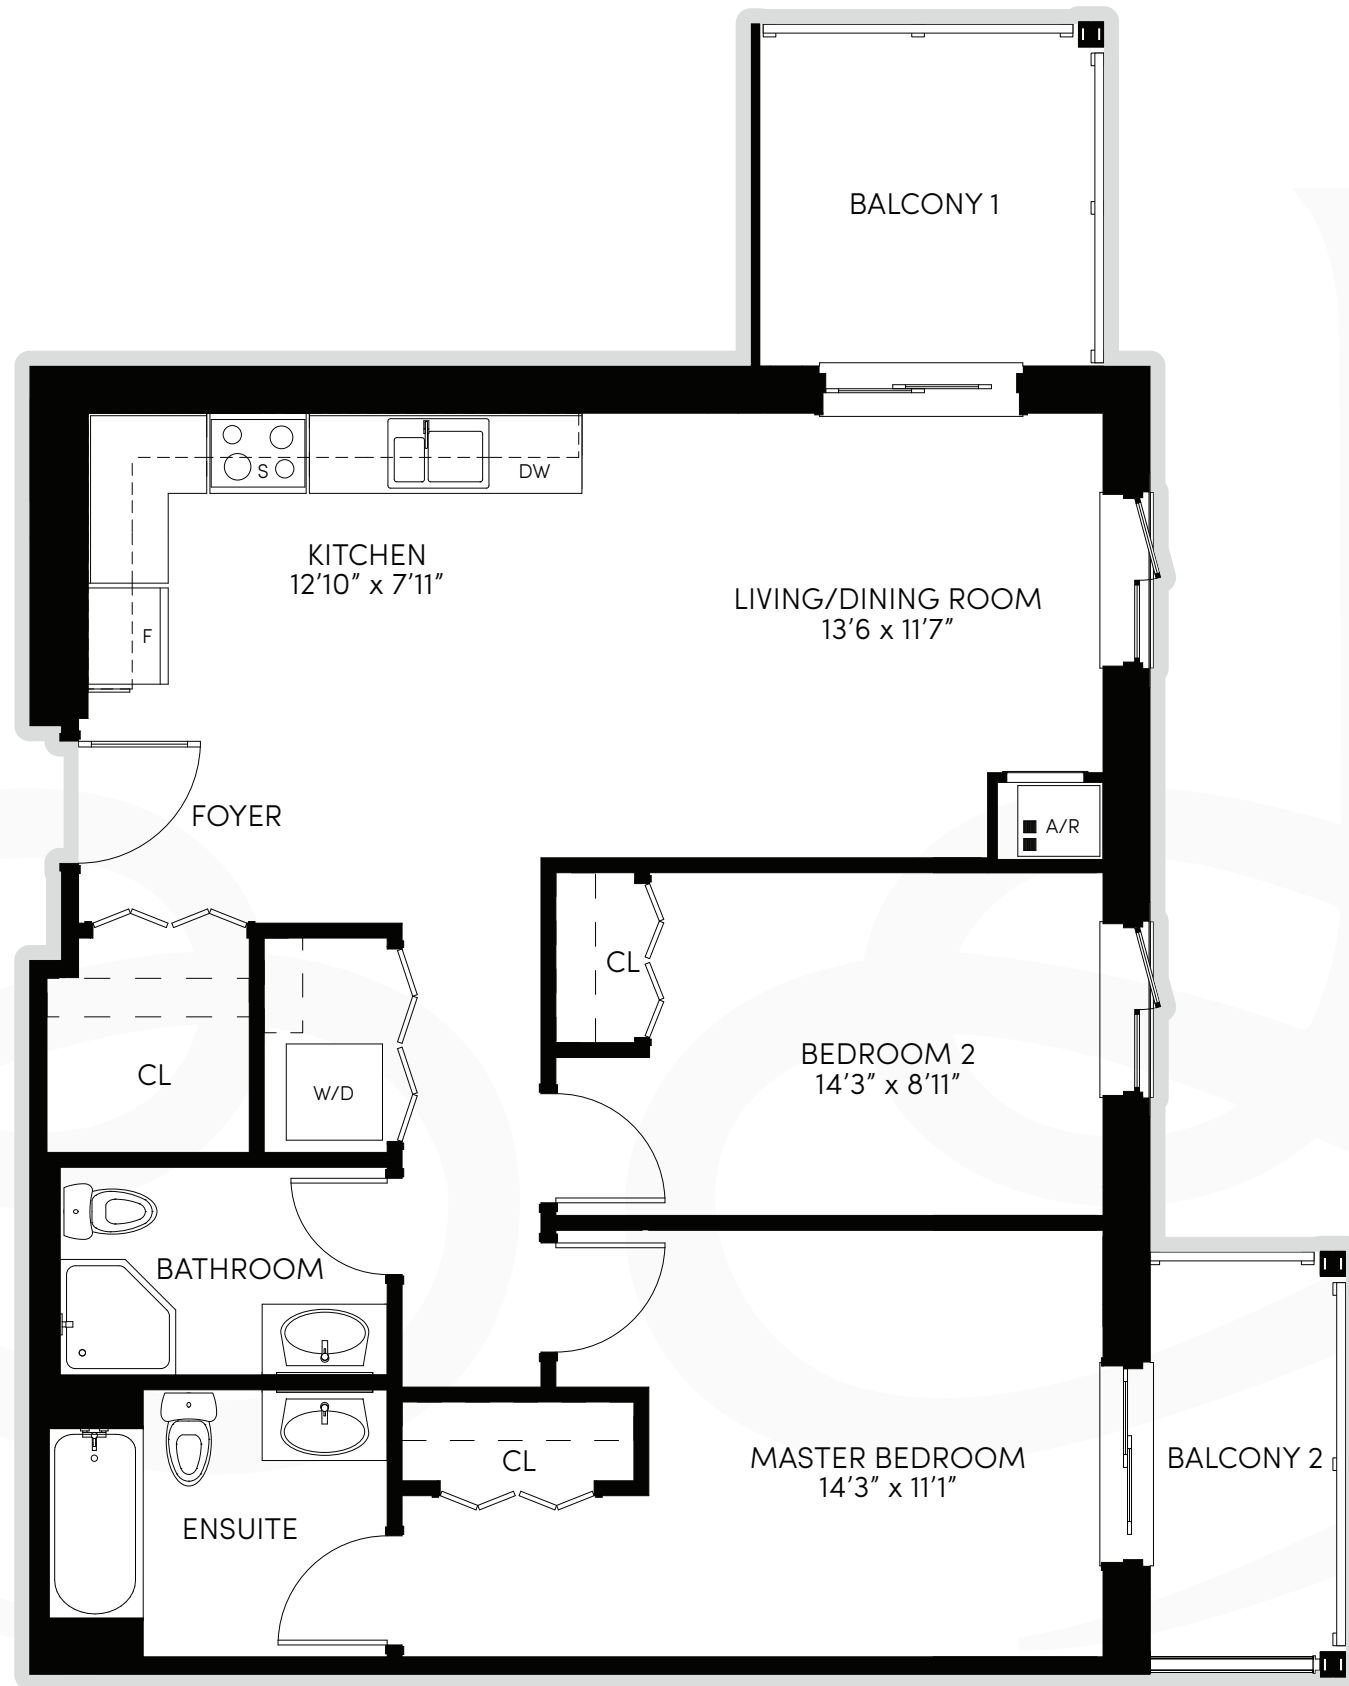

TUDOR - 975 SQFT

GROUND FLOOR

FLOORS 2-4