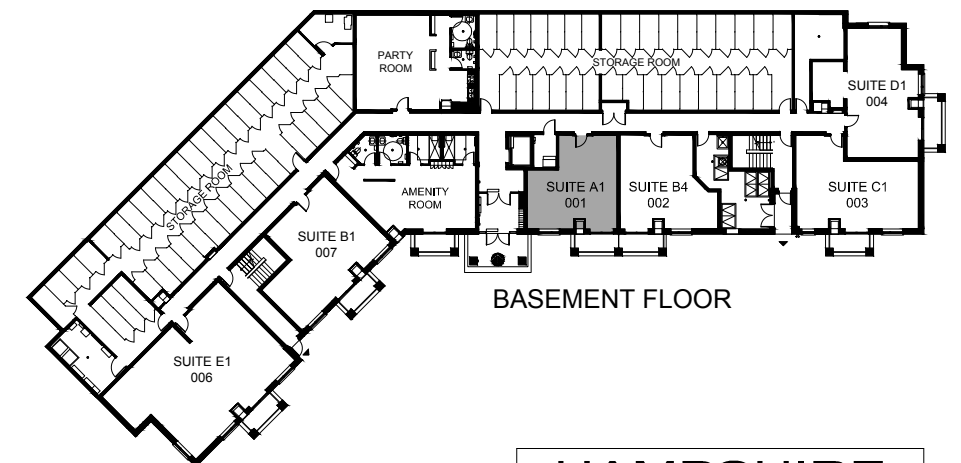

2ND, 3RD & 4TH FLOORS

1ST FLOOR

BASEMENT FLOOR

HAMPSHIRE	
UNIT TYPE A1	
1 BEDROOM	
578 ft ²	
TOTAL NUMBER OF UNITS:	1