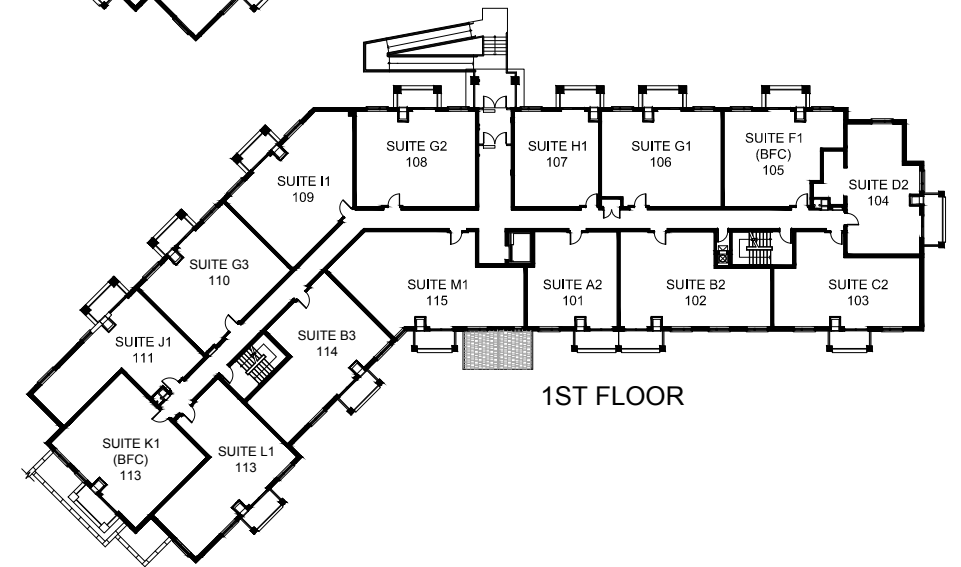

2ND, 3RD & 4TH FLOORS

1ST FLOOR

BASEMENT FLOOR

HAMPSHIRE	
UNIT TYPE A1	
1 BEDROOM	
578 ft ²	
TOTAL NUMBER OF UNITS:	1