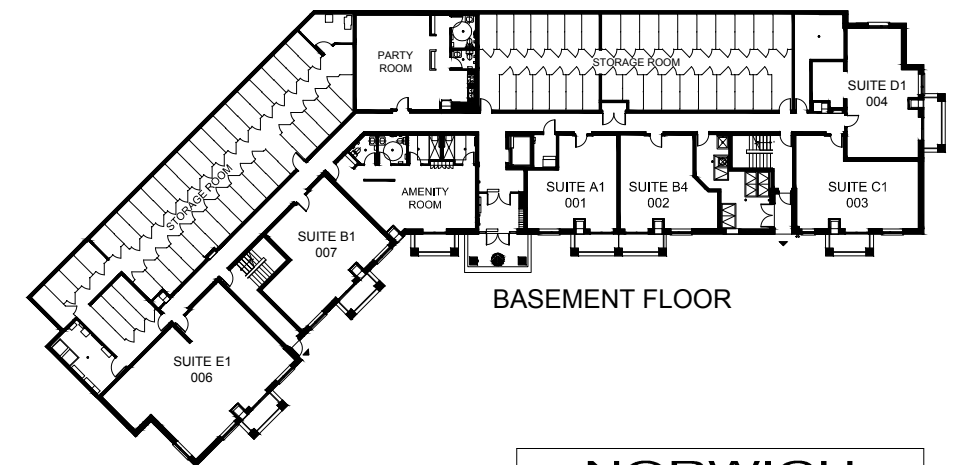

2ND, 3RD & 4TH FLOORS

1ST FLOOR

BASEMENT FLOOR

NORWICH	
UNIT TYPE D2	
2 BEDROOM	
775 ft ²	
TOTAL NUMBER OF UNITS:	4