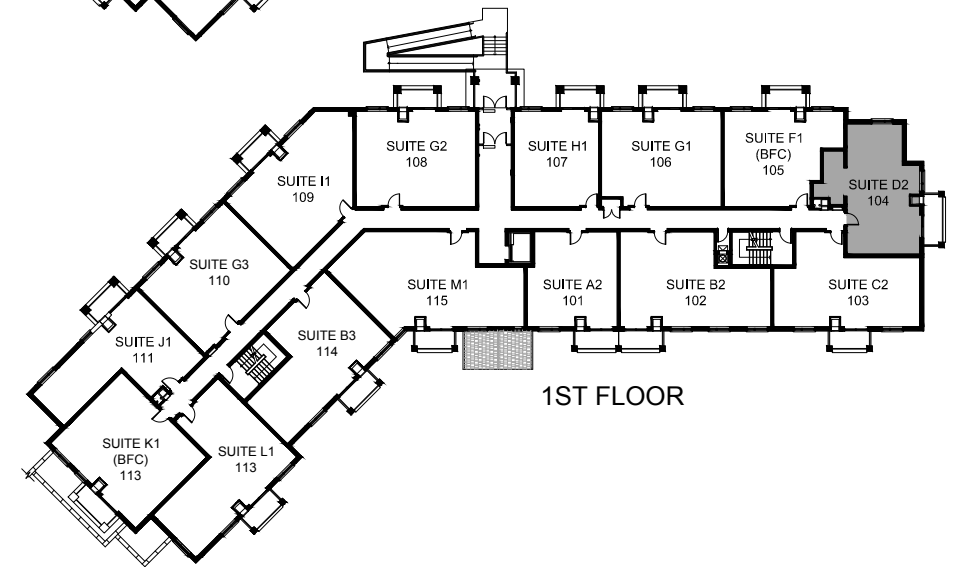

2ND, 3RD & 4TH FLOORS

1ST FLOOR

BASEMENT FLOOR

NORWICH	
UNIT TYPE D2	
2 BEDROOM	
775 ft ²	
TOTAL NUMBER OF UNITS:	4