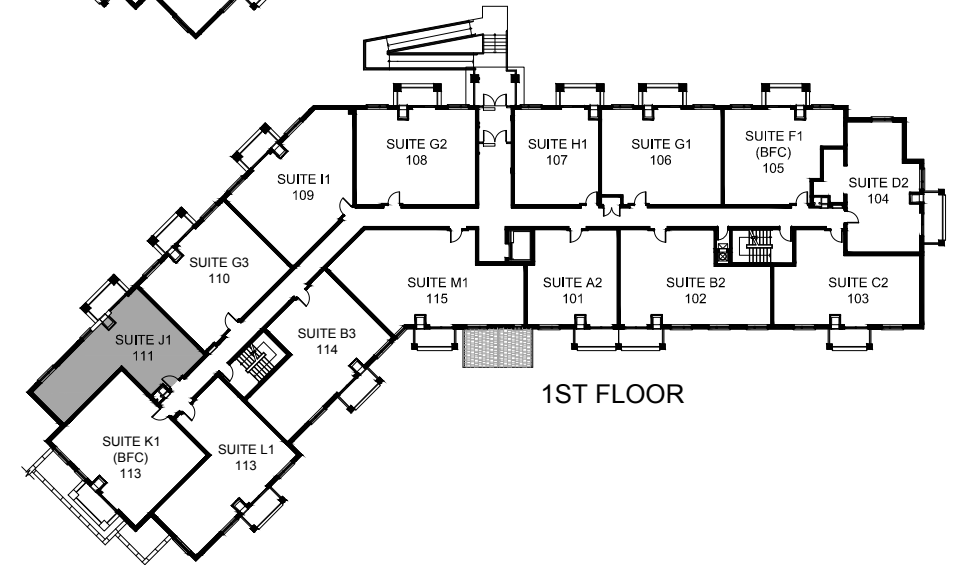

2ND, 3RD & 4TH FLOORS

1ST FLOOR

BASEMENT FLOOR

SURREY	
UNIT TYPE J1	
2 BEDROOM	
753 ft ²	
TOTAL NUMBER OF UNITS:	4