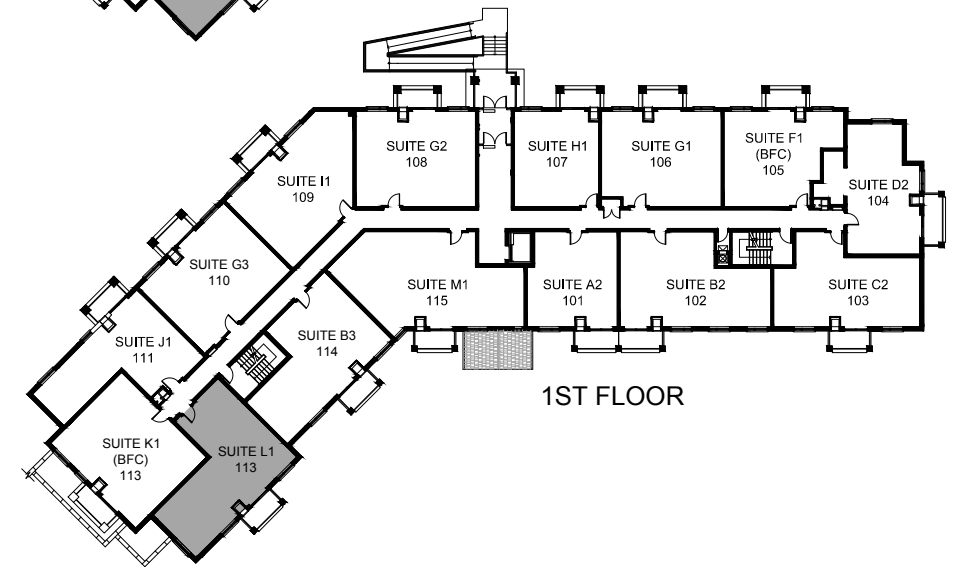

2ND, 3RD & 4TH FLOORS

1ST FLOOR

BASEMENT FLOOR

SOMERSET	
UNIT TYPE L1	
2 BEDROOM	
896 ft ²	
TOTAL NUMBER OF UNITS:	4