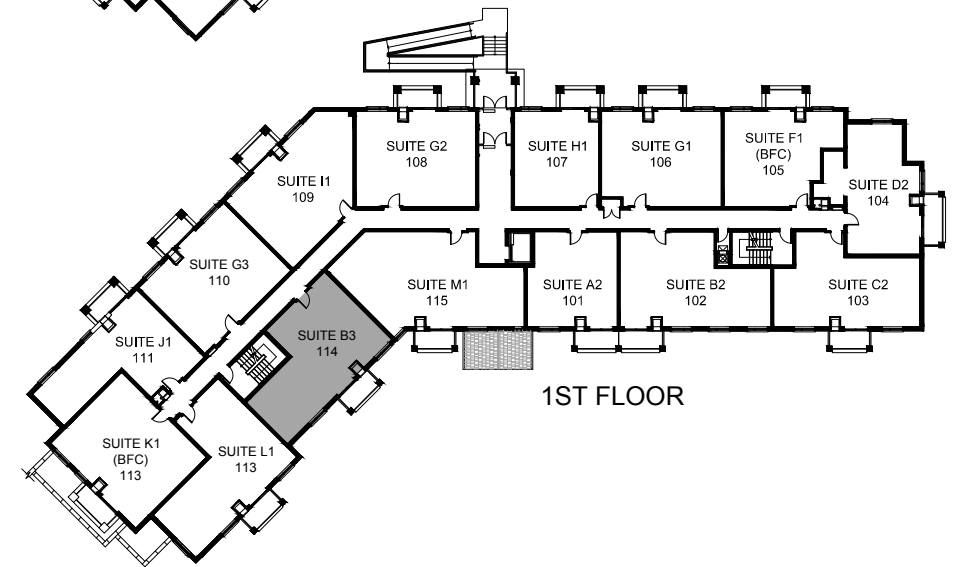

2ND, 3RD & 4TH FLOORS

1ST FLOOR

BASEMENT FLOOR

GLOUCESTER	
UNIT TYPE B3	
2 BEDROOM	
890 ft ²	
TOTAL NUMBER OF UNITS:	4