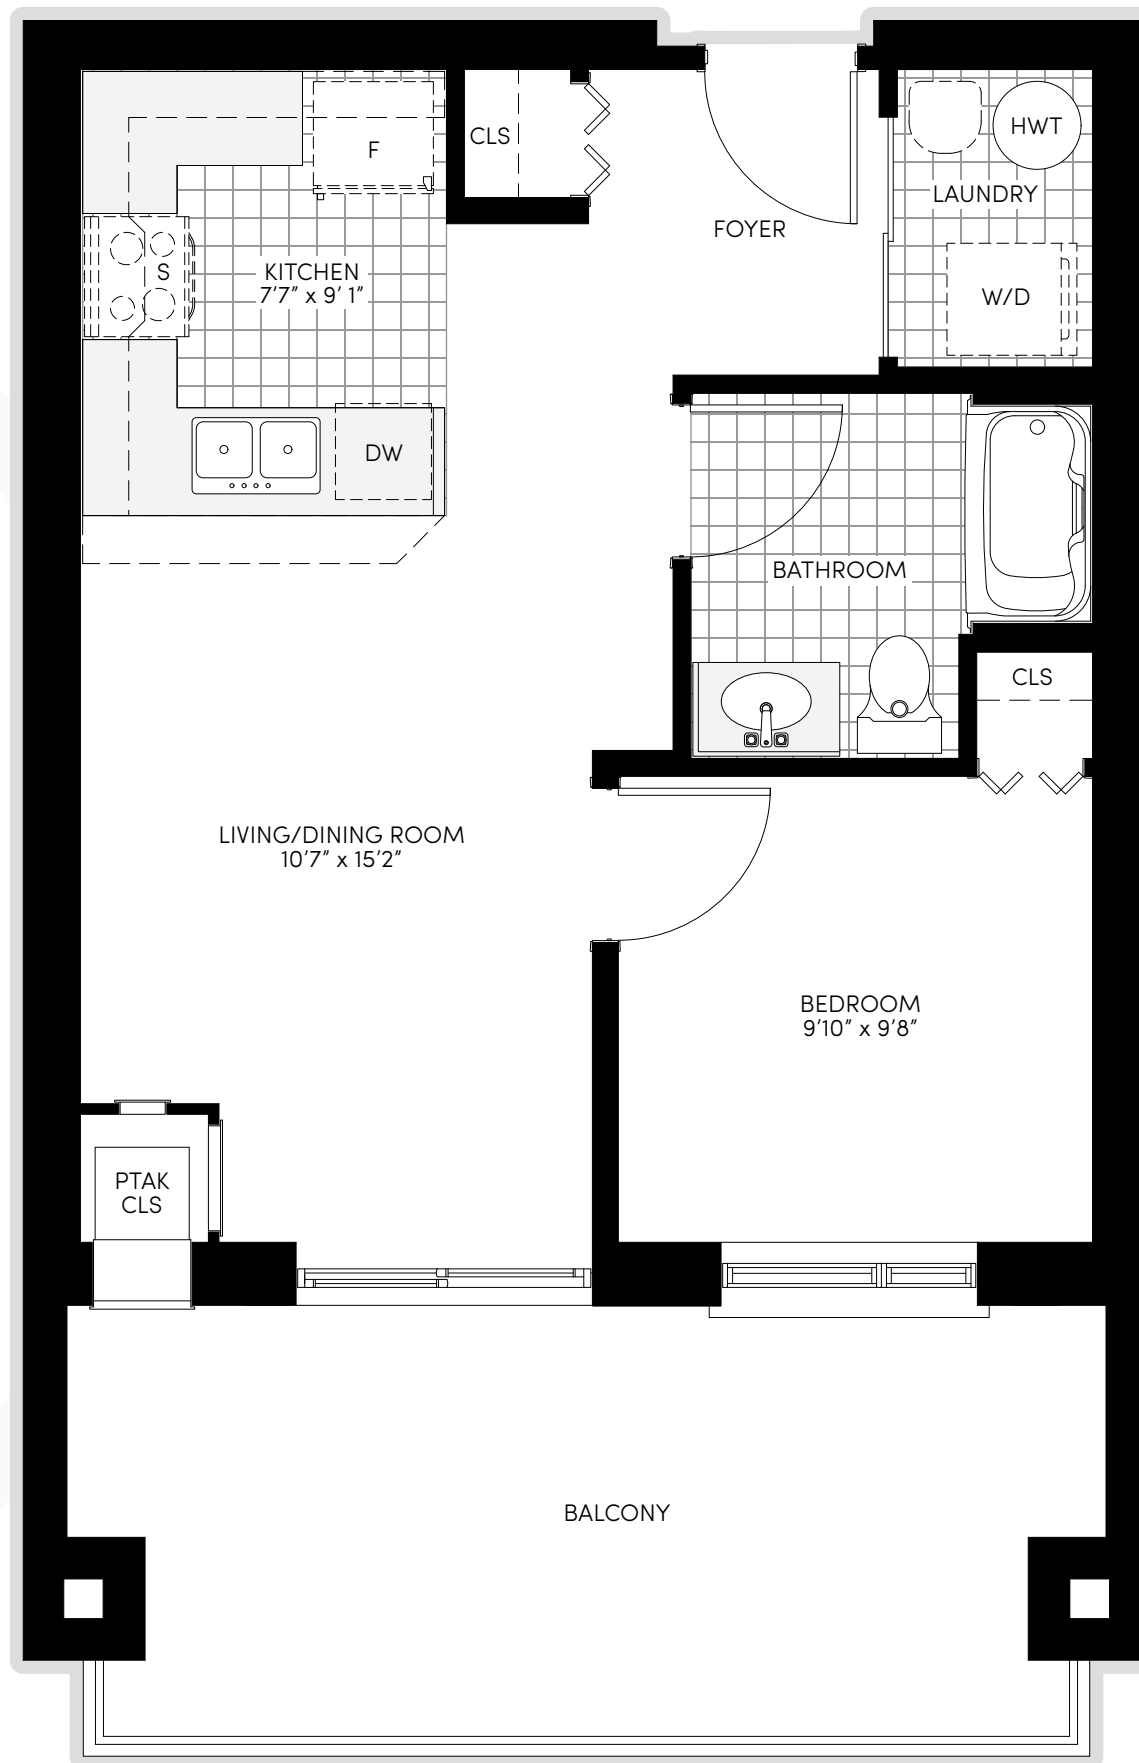

VALENCIA - 589 SQFT

2ND - 6TH FLOOR